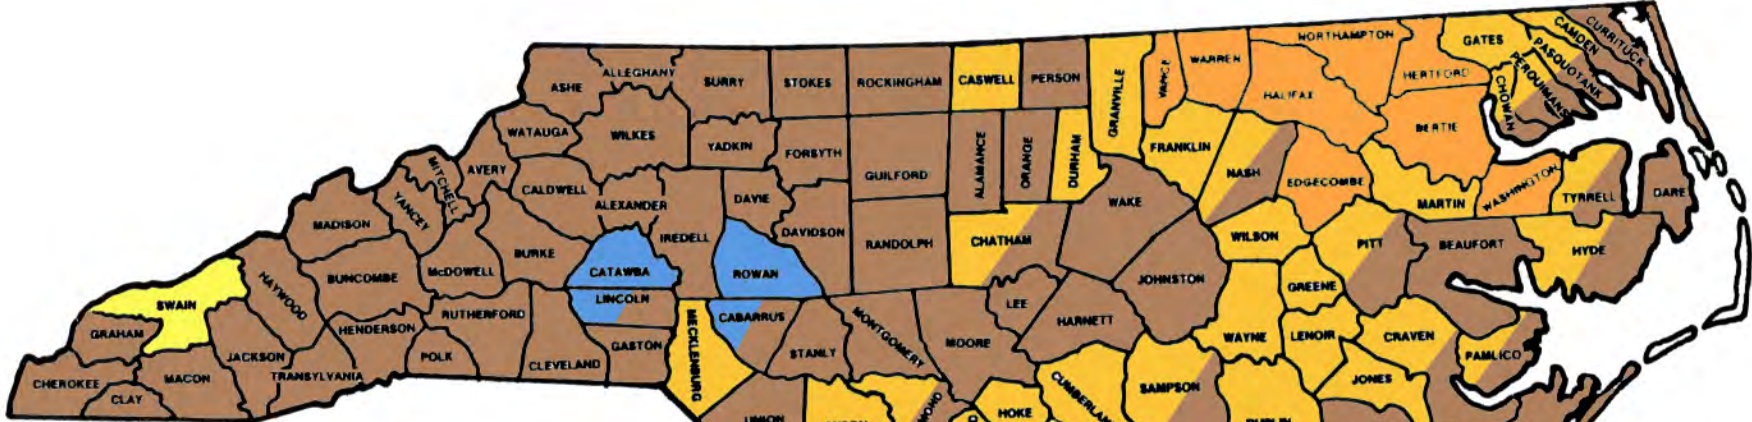

NORTH CAROLINA

1980 Census

Ancestry with largest population in county

- English
- African American
50% + total population
- African American
primary ethnic group < 50%
- German
- Native American