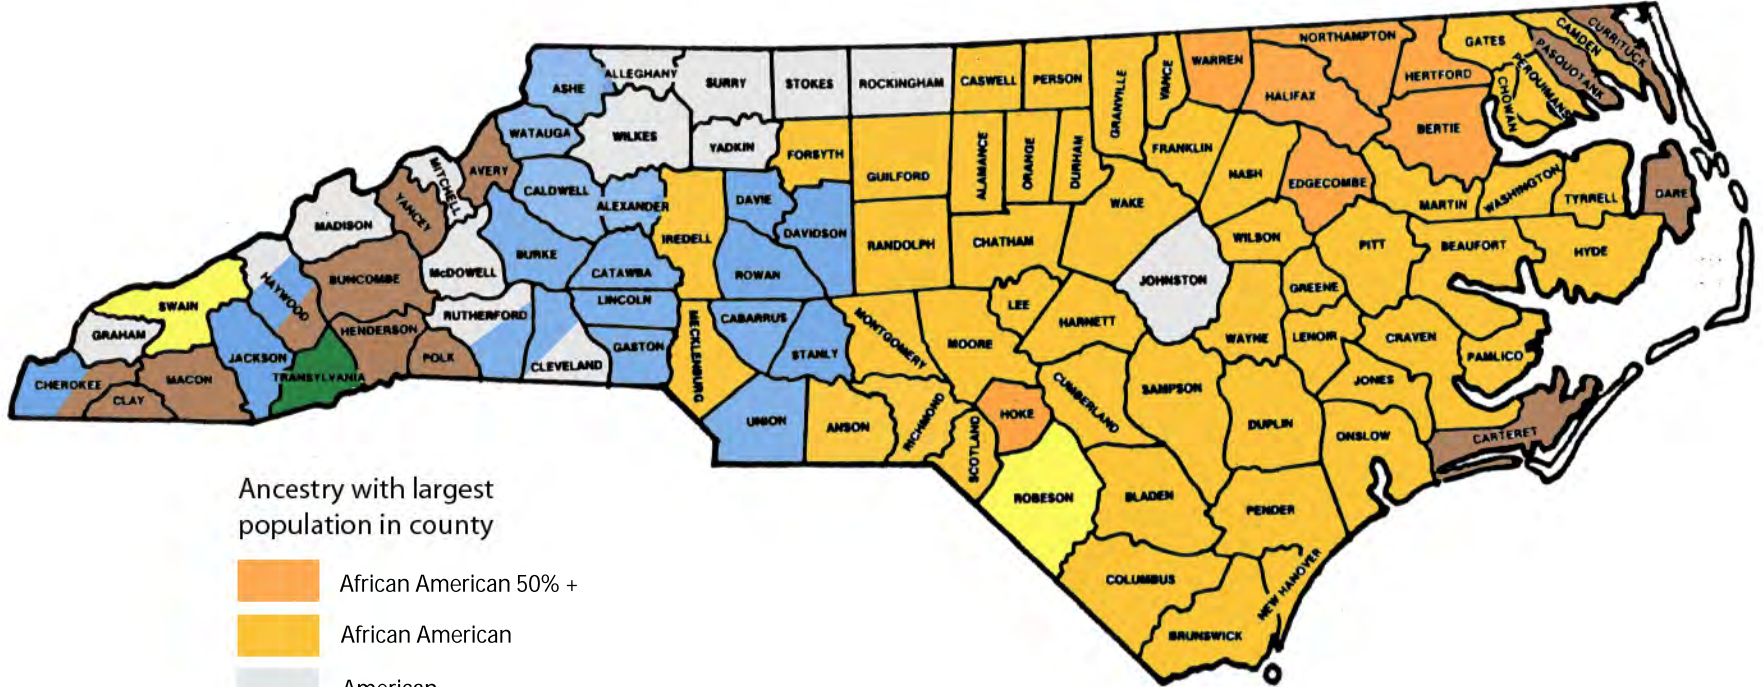

NORTH CAROLINA

1990 Census

Ancestry with largest population in county

-  African American 50% +
-  African American
-  American
-  German
-  English
-  Native American
-  Irish